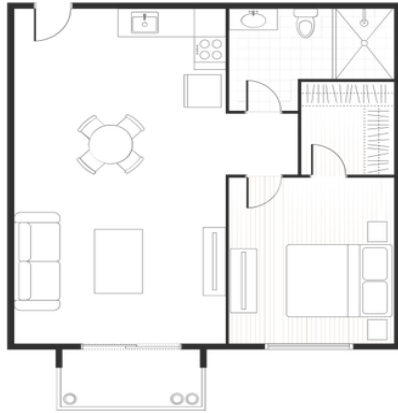

W CENIE PAKIETU

PROJEKT